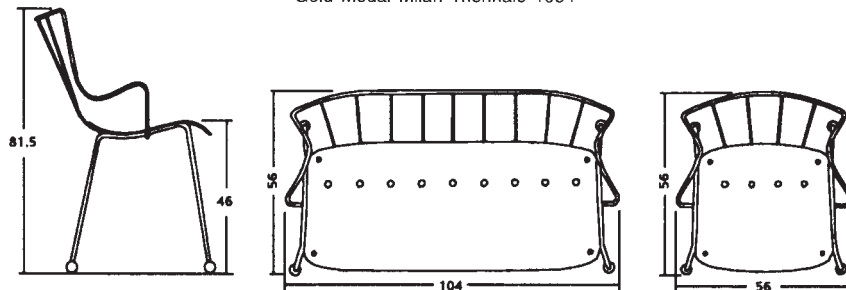

# Classic

Antelope and BA3 seating

BA3 CHAIR designed by ERNEST RACE (1945)  
Gold Medal Milan Triennale 1954

ANTELOPE designed by ERNEST RACE (1951)

race

Race Furniture Ltd. Bourton Industrial Park, Bourton-on-the-Water, Gloucestershire. GL54 2HQ England  
Telephone: 01451 821446 Facsimile: 01451 821686