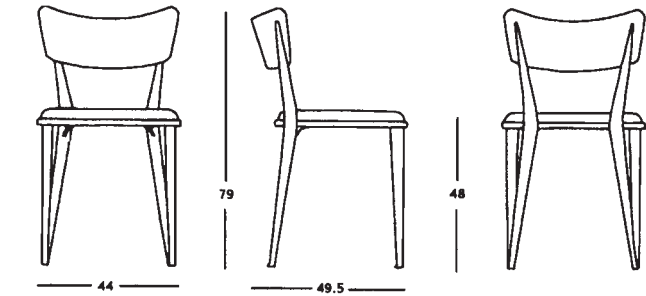

# Classic

Antelope and BA3 seating

BA3 CHAIR designed by ERNEST RACE (1945)  
Gold Medal Milan Triennale 1954

ANTELOPE designed by ERNEST RACE (1951)

race

Race Furniture Ltd. Bourton Industrial Park, Bourton-on-the-Water, Gloucestershire. GL54 2HQ England  
Telephone: 01451 821446 Facsimile: 01451 821686