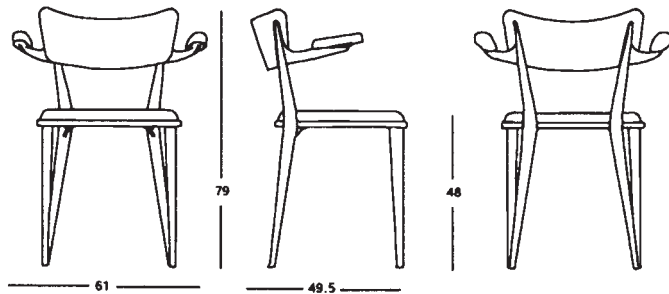

# Classic

Antelope and BA3 seating

BA3 CHAIR designed by ERNEST RACE (1945)  
Gold Medal Milan Triennale 1954

ANTELOPE designed by ERNEST RACE (1951)

race

Race Furniture Ltd. Bourton Industrial Park, Bourton-on-the-Water, Gloucestershire. GL54 2HQ England  
Telephone: 01451 821446 Facsimile: 01451 821686